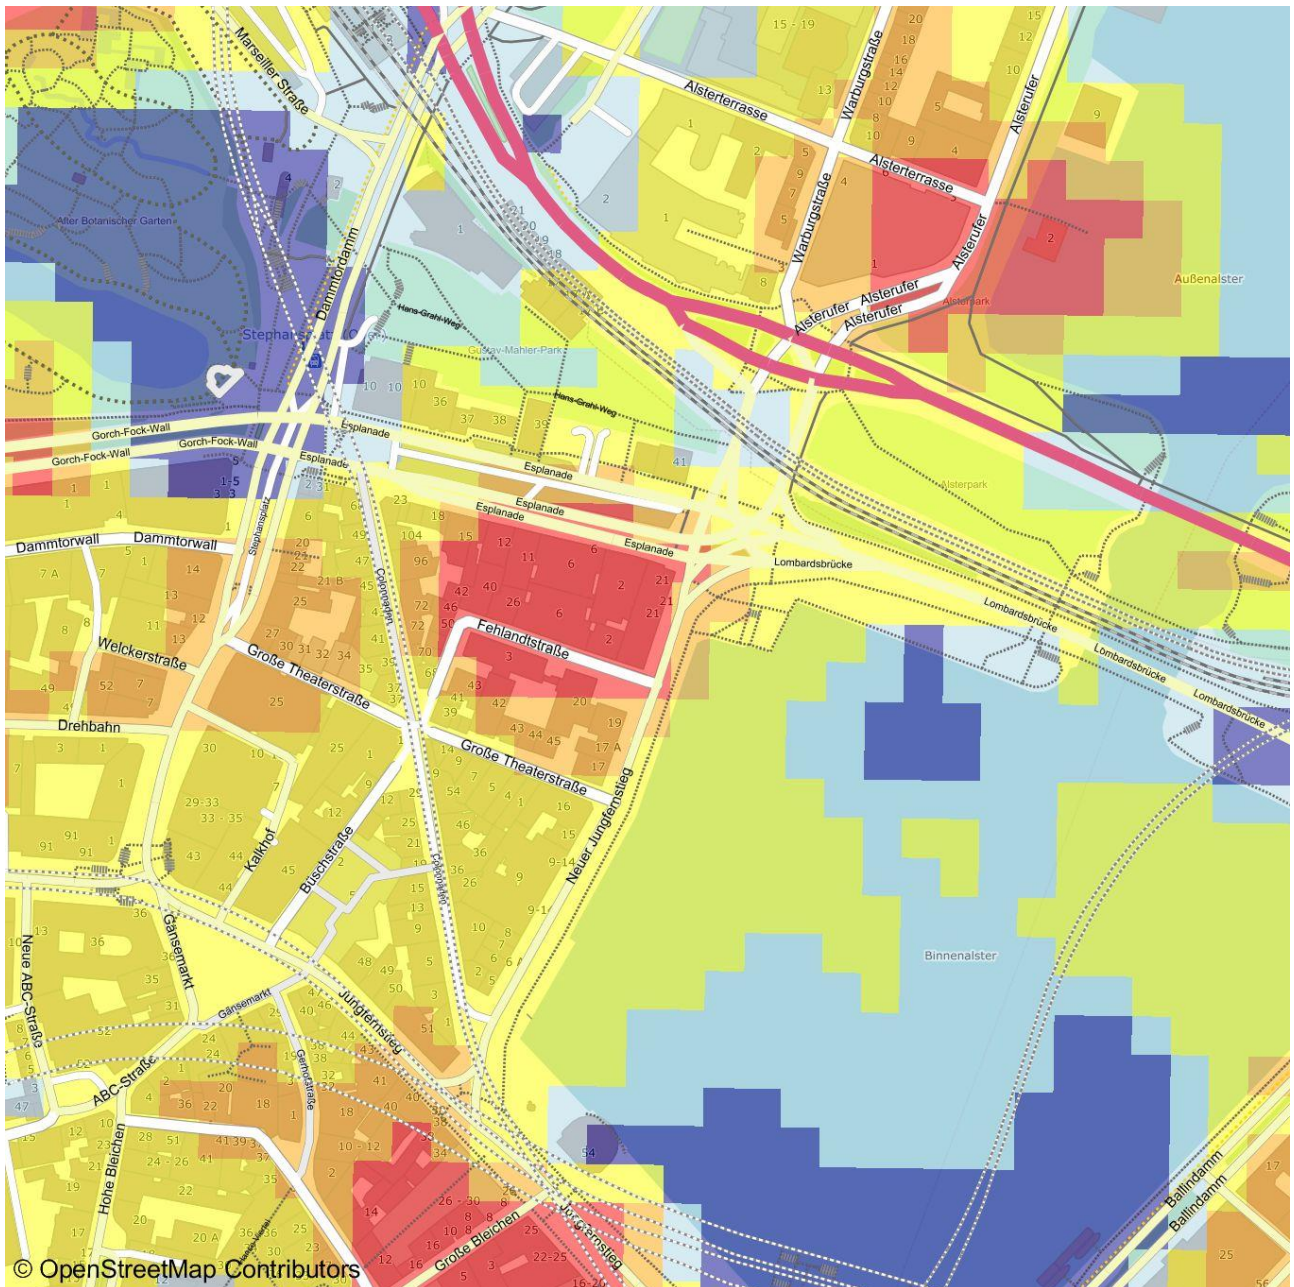

Heavy Rain Hazard

20354 Hamburg, Neuer Jungfernstieg 21

Hazard Class of Property Address

Heavy Rain Hazard:

Even far from rivers and lakes, surprising heavy rainfall can lead to severe flooding. Scientists at the EOC (Earth Observation Center) have developed a risk assessment system which allows for the determination of the risk of heavy rainfall for every German household.

Data Source:

German Aerospace Centre (DLR); Data Supply 2017

Map Basis: OpenStreetMap – Germany, © OpenStreetMap – Contributors, Stand: 2018 (CC BY-SA 2.)